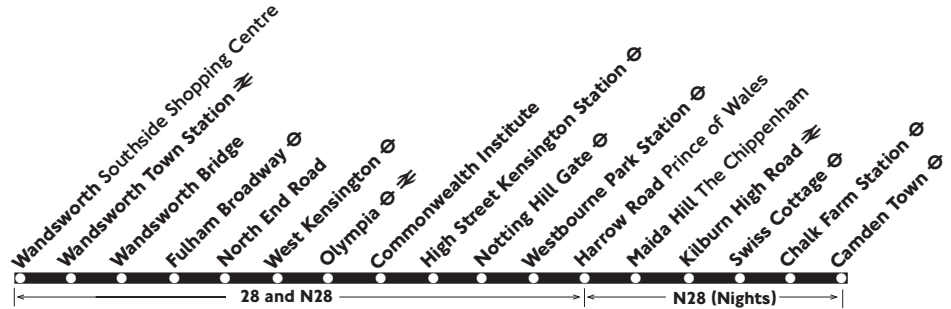

Every night

Wandsworth - Kensington - Harrow Road

Wandsworth - Kensington - Camden Town

Monday - Friday

Wandsworth Southside Shopping Centre	0511	0531	0548	0603		0633		1823		2031		0031
Wandsworth Town Station	0514	0534	0551	0606		0636		1830		2035		0034
Fulham Broadway	0520	0540	0557	0612	Then about	0642	Then about	1841	Then about	2043	Then about	0040
West Kensington Station	0525	0545	0602	0617	every	0647	every	1851	every	2051	every	0045
High Street Kensington Station	0530	0550	0607	0622	8 minutes	0652	6 minutes	1902	8 minutes	2059	10 minutes	0050
Notting Hill Gate	0535	0555	0612	0627	until	0657	until	1909	until	2104	until	0055
Westbourne Park Station	0540	0600	0617	0632		0702		1914		2109		0100
Harrow Road Prince of Wales	0542	0602	0619	0634		0704		1916		2111		0102

Route N28

	Sun night/Mon morn to Thurs night/Fri morn				Fri night/Sat morn and Sat night/Sun morn				
Wandsworth Southside Shopping Centre	0101	0201	0301	0401	0046	16	46	0416	0446
Wandsworth Town Station	0104	0204	0304	0404	0049	19	49	0419	0449
Fulham Broadway	0110	0210	0310	0410	0055	Then 25	55	0425	0455
West Kensington Station	0115	0215	0315	0415	0100	every 30	00	0430	0500
High Street Kensington Station	0120	0220	0320	0420	0105	30 minutes, 35	05	0435	0505
Notting Hill Gate	0125	0225	0325	0425	0110	at these 40	10	until 0440	0510
Westbourne Park Station	0130	0230	0330	0430	0115	minutes 45	15	0445	0515
Maida Hill The Chippenham	0133	0233	0333	0433	0118	past 48	18	0448	0518
Kilburn High Road Station	0137	0237	0337	0437	0122	the 52	22	0452	0522
Swiss Cottage	0142	0242	0342	0442	0127	hour 57	27	0457	0527
Chalk Farm Station	0146	0246	0346	0446	0131		31	0501	0531
Camden Town Station	0150	0250	0350	0450	0135		35	0505	0535